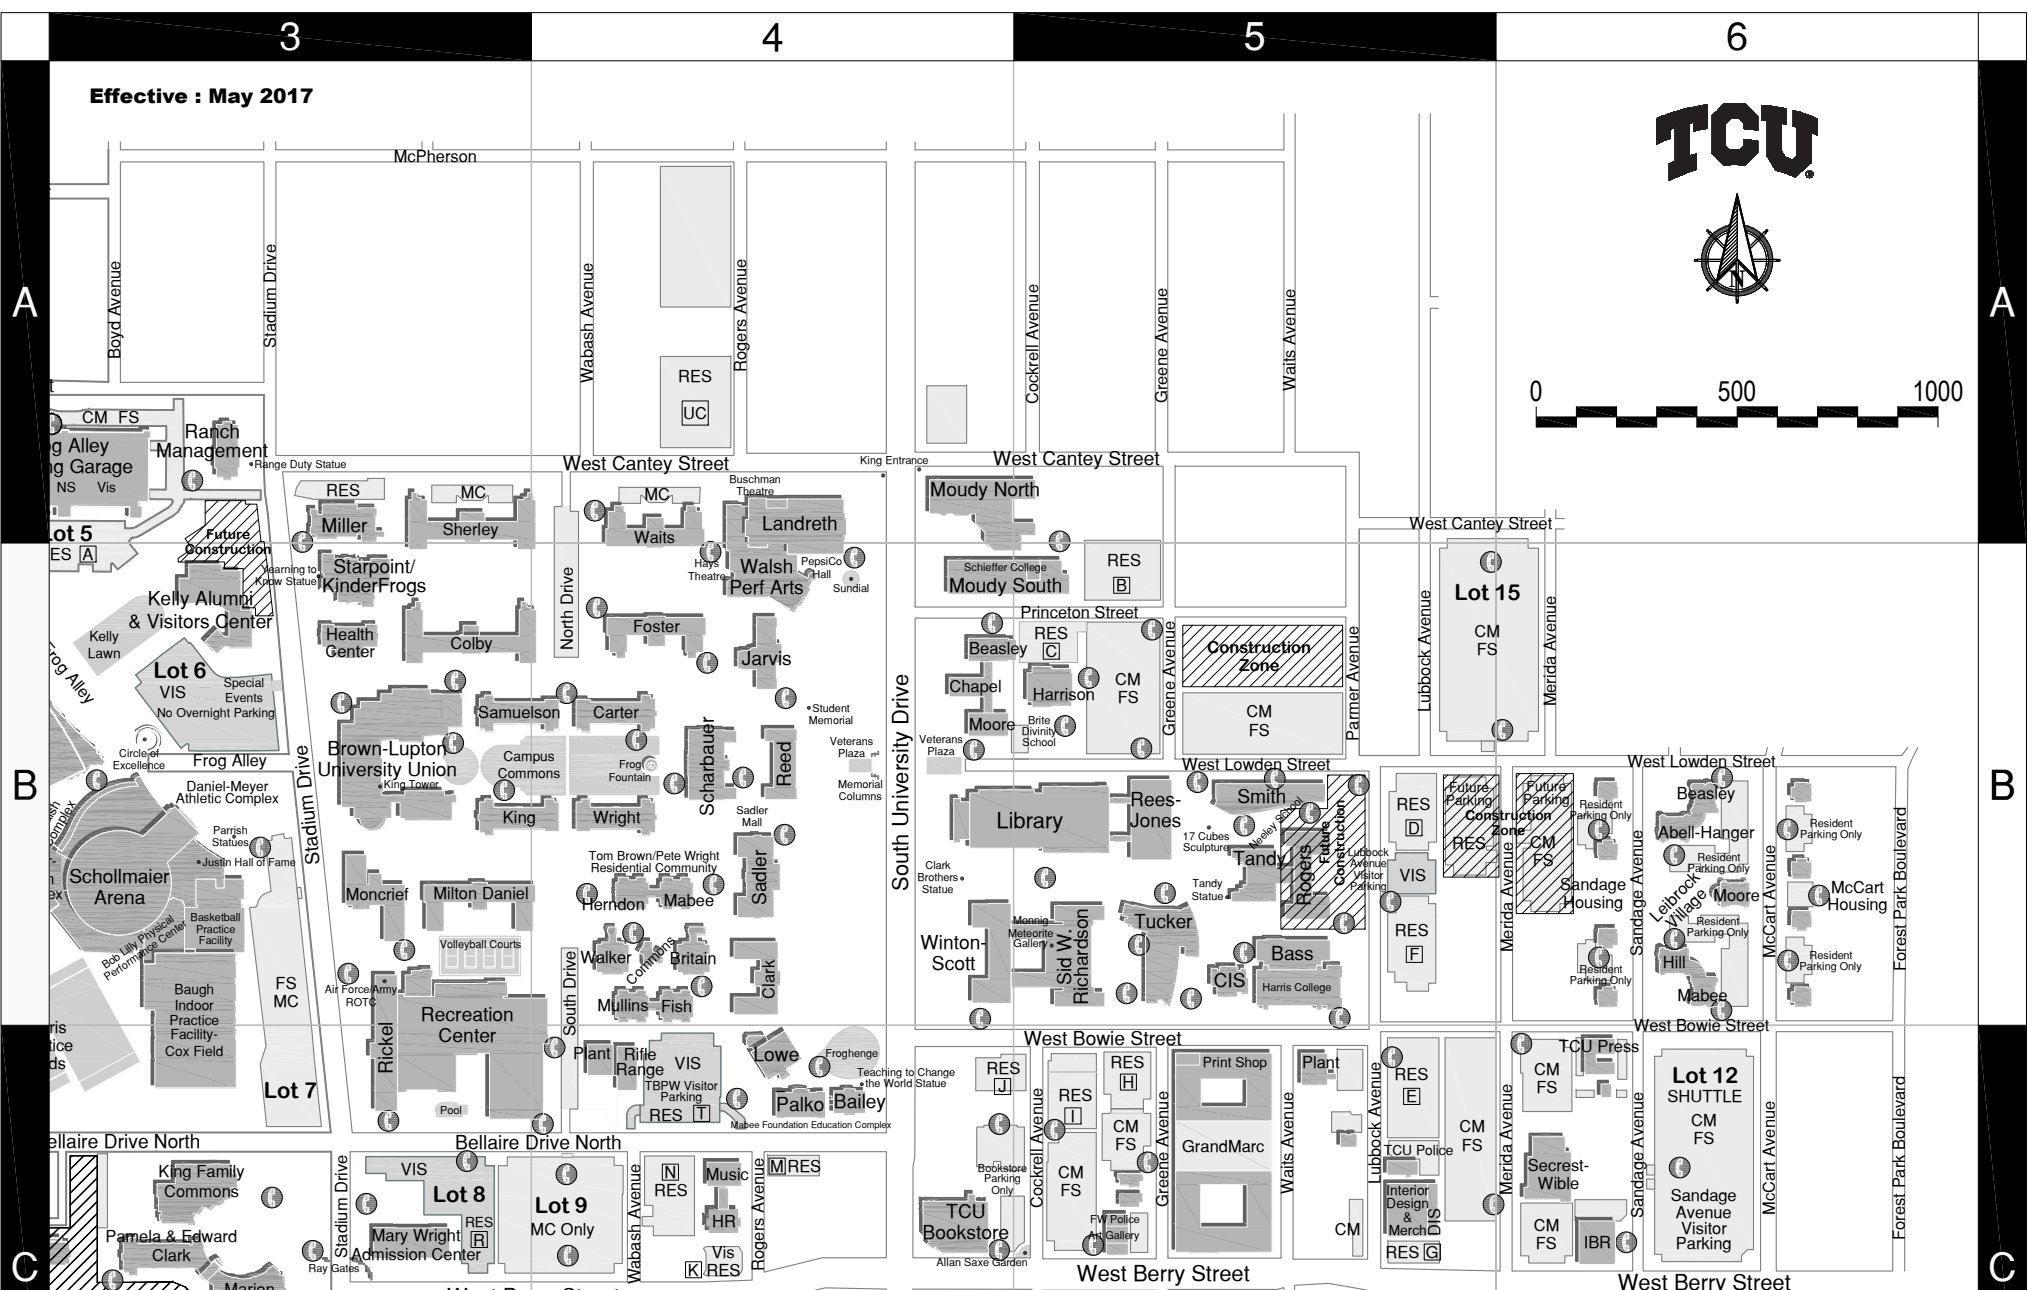

Effective : May 2017

TCU

Academic Building Legend

- | | | | |
|---|---|---|--|
| <p>Map Building</p> <ul style="list-style-type: none"> C4 Bailey Building - BAI B5 Bass Building, Annie Richardson - BAS B4 Beasley Hall, Theodore Prentis - BEA B5 Center for Instructional Services - CIS C5 Fort Worth Contemporary Arts Gallery B5 Harrison Building, W. Oliver and Nell A. - HAR C5 Interior Design & Merchandising - DEMT | <p>Map Building</p> <ul style="list-style-type: none"> A4 Landreth Hall and Auditorium, Ed - LAN B4 B5 Library, Mary Couts Burnett - LIB C4 Lowe Hall, Erma - LOWE A3 Miller Speech and Hearing Clinic - MIL B4 Moore Building, Jo Ann and Wayne - MOR A 4/5 Moudy North (Visual Arts) - MOUN B 4/5 Moudy South (Communications) - MOUS | <p>Map Building</p> <ul style="list-style-type: none"> C4 Music Building South - MUS C4 Palko Hall, Betsy and Steve - PAL A3 Ranch Management, Winthrop Rockefeller Building for - RAN B4 Reed Hall, Dave C. - REE B5 Rees-Jones Hall - RJH B5 Richardson Building, Sid W. - SWR B/C 3 Rickel Academic Wing - RIC B5 Rogers Hall, Dan D. - ROG | <p>Map Building</p> <ul style="list-style-type: none"> B4 Scharbauer Hall, Clarence and Kerry - SCHAR B5 Smith Entrepreneurs Hall, Steve and Sarah - SMI B3 Starpoint School/KinderFrogs School - STR C6 TCU Press - PRE B5 Tandy Hall, Charles D. - TAN B5 Tucker Technology Center, William E. and Jean Jones - TUC B4 Walsh Center for Performing Arts, Mary D. and F. Howard - WPA B4 Winton-Scott Hall - WIN |
|---|---|---|--|